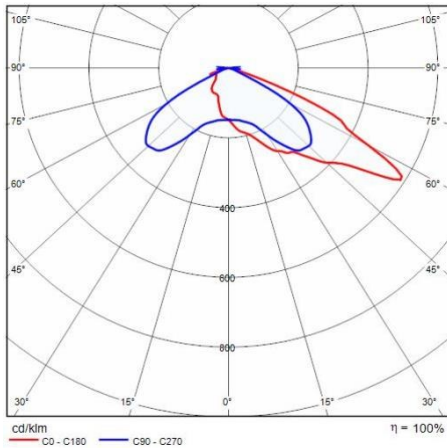

Photometric data