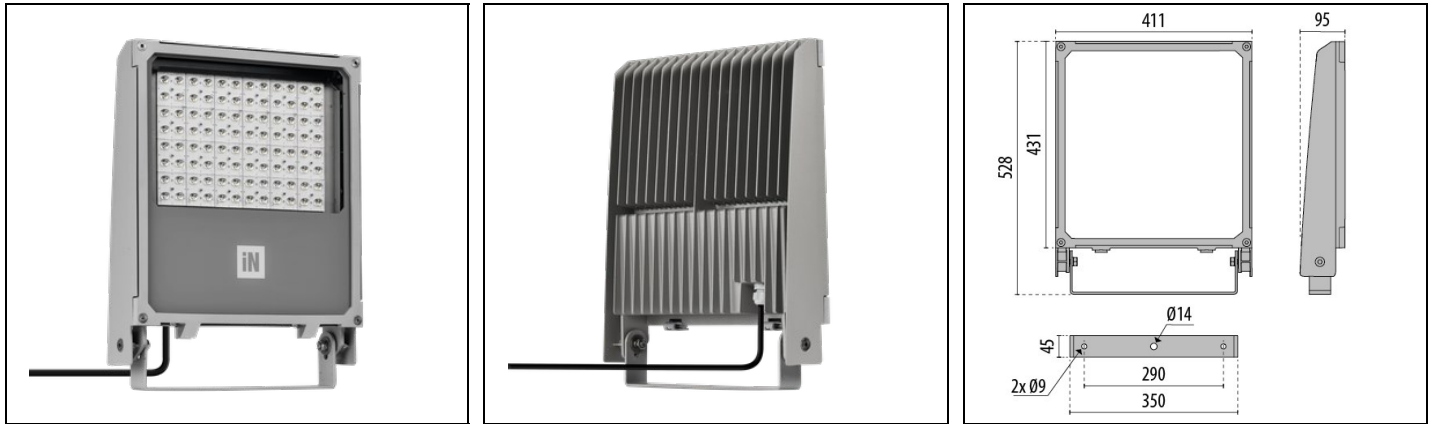

WIN PRO+ 30 A/M

Part number 3116168

Description

LED floodlight for indoor and outdoor, comprising:

- Die-cast aluminium housing, polyester powder coat finish ISO 9227/12944 - ISO 9223 (C5)
- Extra clear, toughened, flat glass diffuser
- High-transparency polycarbonate optics
- Anti-ageing custom moulded silicone sealing gasket(s) with resilient elastic return capacity
- Coated die-cast aluminium captive trim, hinged to the housing
- Cable gland M20x1.5 for cables Ø 10- Ø 14 mm
- Complete with 1 m factory pre-wired cable H07RN-F 3G1.5 mm²
- Stainless steel locking hardware
- Powder-coated steel tiltable bracket
- Integral surge protection device (SPD) against mains overvoltages up to 10 kV (CM/DM)
- Openable and maintainable luminaire (future-proof)
- Other colour temperatures (CCT) and colour rendering index (CRI) options available. Consult factory

Product data

ETIM Group:	EG000027	ETIM Class:	EC001744
-------------	----------	-------------	----------

General information

Lampholder:	LED	Light source:	LED
Lightsource lumen output [lm]:	41665	Luminaire lumen output [lm]:	36726
Luminaire wattage [W]:	252 W	Luminous efficacy [lm/W]:	146
CRI:	70	Colour temperature [K]:	5700
Colour / Finishing:	GR-94 / Metallic grey / Textured	IP degree of protection:	IP66
IK-J-xxIP:	IK08 5J xx5	Protection class:	I
Optic:	Asymmetric Medium	Net weight [kg]:	9.833
Overall length [mm]:	411	Overall width [mm]:	528
Overall height [mm]:	95		

Mechanical features

Shape:	Rectangular	Housing material:	Aluminium
Diffuser material:	Glass	Glow wire test [°C]:	650 °C
Frontal exposed area [m ²]:	0.03	Lateral exposed area [m ²]:	0.04
Top exposed area [m ²]:	0.18		