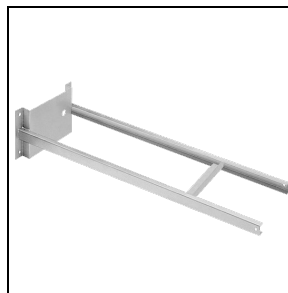

Mechanical features

Shape:	Rectangular	Housing material:	Aluminium
Diffuser material:	Glass	Glow wire test [°C]:	650 °C
Frontal exposed area [m ²]:	0.03	Lateral exposed area [m ²]:	0.04
Top exposed area [m ²]:	0.18		

External steel cowl painted aluminium grey

14045694

External anti-glare louvre painted aluminium grey

3115887

Connection Kit 5P Ø 8=17 mm - IP68

14046120

Strengthening bracket. Suitable for one floodlight single point fixing M12 screw in centre of the bracket

14051294
Single pole top mounting, for Ø 60-76 mm poles, painted aluminium grey

14048694
1000 mm extension arm in heavy gauge steel, painted aluminium grey

14051394
Double pole top mounting, Ø 60-76 mm poles, painted aluminium grey