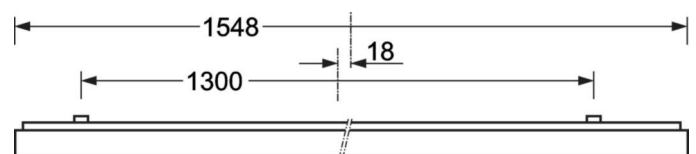

Surface-mounted luminaire - Micro-prismatic diffuser - direct distribution

Steel sheet enclosure, powder-coated rectangular cross-section, integrated Quicklock quick-mount bracket system with catch hook and safety rope for simple and quick mounting; Housing colour traffic white RAL 9016; Homogeneous direct light distribution for VDU-compatibility in accordance with DIN-EN 12464-1; glare reduction through microprism diffuser with special "multilayer" technology and optimised light deflecting foil; Easy installation of the connection, directly on the top of the luminaire with a terminal cover cap; the ETM levels can easily be adjusted from the upper side of the luminaire. Electrical connection via 3-pole connection terminal with plug-in contacts.. If required, an AVA-MH universal mounting aid is available as an accessory. Surface-mounted luminaire for ceiling installation;

## LIGHTING TECHNOLOGY

Placement	LED, Colour rendering/Light colour CRI ≥ 80 / 4000K
Colour tolerance (MacAdam)	3SDCM
Photobiological safety (Luminaire)	RG0
Luminous flux switching levels (ETM)	7000lm/51W, 6100lm/43W, 5100lm/36W, 4200lm/28W (Standard setting 7000lm)
LED service life	100000h L80/B10 (Tq 25°C), 50000h L90/B50 (Tq 25°C)
Luminaire luminous efficiency	149lm/W-138lm/W
UGR lat./long.	18.7 / 18.9 (51W)

## MECHANICS

Housing colour	traffic white RAL 9016
Dimensions (LxWxDxH)	1548mm x 354mm x 62mm
Weight (net)	9kg
Cable entry KE (X/Y)	0mm/0mm
Type of installation	Individual surface mounting, Surface-mounted light run installation, Mounting rail installation

## Dimensions

L	1548 mm	Length
B	354 mm	Width
H	62 mm	Height
A1	1300 mm	Mounting distance single mounting
A3	248 mm	Mounting distance between luminaires in a light run arrangement
A4	240 mm	Mounting distance (width)
X	0 mm	Distance cable infeed to the center of the luminaire on the X-axis
Y	0 mm	Distance cable infeed to the center of the luminaire on the Y-axis