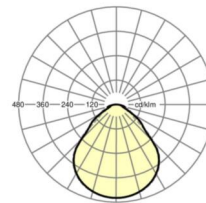

CHARACTERISTICS

Order number	65712024170
EAN number	4020863453344
Commodity code	94051190
Certification mark	IP 20, Protection class I, VDU 65° < 3000, ENEC10 VDE, F, Indoor, CE
Impact resistance (IK rating)	IK03
Ambient temperatur	ta 25°C
Warranty period	5 years
State funding programs	BEG - Federal funding for efficient buildings (valid only for Germany)

ELECTRICAL ENGINEERING

Controller	Electronic multi-lumen driver, 4-steps (1 pcs.)
System output	51W-28W
Mains voltage	230V/50Hz
Circuit breakers (inrush current)	15 pieces/B10, 25 pieces/B16, 24 pieces/C10, 38 pieces/C16
Energy efficiency class/light source	B

LIGHTING TECHNOLOGY

Placement	LED, Colour rendering/Light colour CRI ≥ 80 / 4000K
Colour tolerance (MacAdam)	3SDCM
Photobiological safety (Luminaire)	RG0
Luminous flux switching levels (ETM)	7000lm/51W, 6100lm/43W, 5100lm/36W, 4200lm/28W (Standard setting 7000lm)
LED service life	100000h L80/B10 (Tq 25°C), 50000h L90/B50 (Tq 25°C)
Luminaire luminous efficiency	149lm/W-138lm/W
UGR lat./long.	18.7 / 18.9 (51W)

MECHANICS

Housing colour	traffic white RAL 9016
Dimensions (LxWxDxH)	1548mm x 354mm x 62mm
Weight (net)	9kg
Cable entry KE (X/Y)	0mm/0mm
Type of installation	Individual surface mounting, Surface-mounted light run installation, Mounting rail installation

DEEP-LINK

<https://www.regiolux.de/en/article/65712024170>