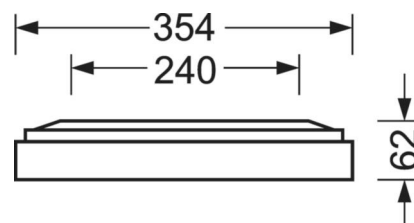

## LIGHTING TECHNOLOGY

Placement	LED, Colour rendering/Light colour CRI ≥ 80 / 4000K
Colour tolerance (MacAdam)	3SDCM
Photobiological safety (Luminaire)	RG0
Luminous flux switching levels (ETM)	7000lm/51W, 6100lm/43W, 5100lm/36W, 4200lm/28W (Standard setting 7000lm)
LED service life	100000h L80/B10 (Tq 25°C), 50000h L90/B50 (Tq 25°C)
Luminaire luminous efficiency	149lm/W-138lm/W
UGR lat./long.	18.7 / 18.9 (51W)

## MECHANICS

Housing colour	traffic white RAL 9016
Dimensions (LxWxDxH)	1548mm x 354mm x 62mm
Weight (net)	9kg
Cable entry KE (X/Y)	0mm/0mm
Type of installation	Individual surface mounting, Surface-mounted light run installation, Mounting rail installation

## Dimensions

L	1548 mm	Length
B	354 mm	Width
H	62 mm	Height
A1	1300 mm	Mounting distance single mounting
A3	248 mm	Mounting distance between luminaires in a light run arrangement
A4	240 mm	Mounting distance (width)
X	0 mm	Distance cable infeed to the center of the luminaire on the X-axis
Y	0 mm	Distance cable infeed to the center of the luminaire on the Y-axis