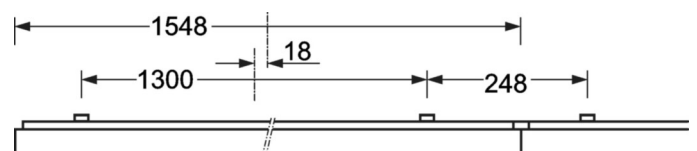

Surface-mounted luminaire - Micro-prismatic diffuser - direct distribution

Steel sheet enclosure, powder-coated rectangular cross-section, integrated Quicklock quick-mount bracket system with catch hook and safety rope for simple and quick mounting; Housing colour traffic white RAL 9016; Homogeneous direct light distribution for VDU-compatibility in accordance with DIN-EN 12464-1; glare reduction through microprism diffuser with special "multilayer" technology and optimised light deflecting foil; Easy installation of the connection, directly on the top of the luminaire with a terminal cover cap. Electrical connection via 5-pole connection terminal with plug-in contacts.. If required, an AVA-MH-Q universal mounting aid is available as an accessory. Surface-mounted luminaire for ceiling installation;

LIGHTING TECHNOLOGY

Placement	LED, Colour rendering/Light colour CRI ≥ 80 / 4000K
Colour tolerance (MacAdam)	3SDCM
Photobiological safety (Luminaire)	RG0
Luminaire luminous flux	7011lm
LED service life	100000h L80/B10 (Tq 25°C), 50000h L90/B50 (Tq 25°C)
Luminaire luminous efficiency	138lm/W
UGR lat./long.	18.7 / 18.9

MECHANICS

Housing colour	traffic white RAL 9016
Dimensions (LxWxH/DxH)	1548mm x 354mm x 62mm
Weight (net)	9kg
Cable entry KE (X/Y)	0mm/0mm
Type of installation	Individual surface mounting, Surface-mounted light run installation, Mounting rail installation

DEEP-LINK

<https://www.regiolum.de/en/article/65712026170>

Reference	LED 7000lm 840
ηLB	100 %
Φ ↓/↑	100 % / 0 %
UGR lat./long.	18.7 / 18.9
VDU	65° < 3000cd/m²

Dimensions

L	1548 mm	Length
B	354 mm	Width
H	62 mm	Height
A1	1300 mm	Mounting distance single mounting
A3	248 mm	Mounting distance between luminaires in a light run arrangement
A4	240 mm	Mounting distance (width)
X	0 mm	Distance cable infeed to the center of the luminaire on the X-axis
Y	0 mm	Distance cable infeed to the center of the luminaire on the Y-axis
