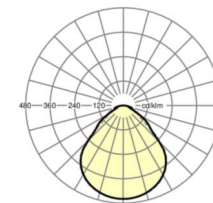

LIGHTING TECHNOLOGY

Placement	LED, Colour rendering/Light colour CRI ≥ 80 / 4000K
Colour tolerance (MacAdam)	3SDCM
Photobiological safety (Luminaire)	RG0
Luminaire luminous flux	7011lm
LED service life	100000h L80/B10 (Tq 25°C), 50000h L90/B50 (Tq 25°C)
Luminaire luminous efficiency	138lm/W
UGR lat./long.	18.7 / 18.9

MECHANICS

Housing colour	traffic white RAL 9016
Dimensions (LxWxH/DxH)	1548mm x 354mm x 62mm
Weight (net)	9kg
Cable entry KE (X/Y)	0mm/0mm
Type of installation	Individual surface mounting, Surface-mounted light run installation, Mounting rail installation

DEEP-LINK

<https://www.regiolum.de/en/article/65712026170>

Reference	LED 7000lm 840
ηLB	100 %
Φ ↓/↑	100 % / 0 %
UGR lat./long.	18.7 / 18.9
VDU	65° < 3000cd/m²

Dimensions

L	1548 mm	Length
B	354 mm	Width
H	62 mm	Height
A1	1300 mm	Mounting distance single mounting
A3	248 mm	Mounting distance between luminaires in a light run arrangement
A4	240 mm	Mounting distance (width)
X	0 mm	Distance cable infeed to the center of the luminaire on the X-axis
Y	0 mm	Distance cable infeed to the center of the luminaire on the Y-axis
