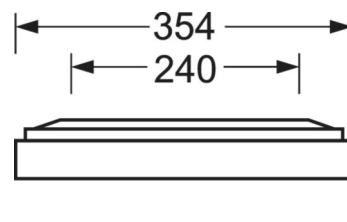

MECHANICS

Housing colour	traffic white RAL 9016
Dimensions (LxWxH/DxH)	1548mm x 354mm x 62mm
Weight (net)	9kg
Cable entry KE (X/Y)	0mm/0mm
Type of installation	Individual surface mounting, Surface-mounted light run installation, Mounting rail installation

DEEP-LINK

<https://www.regiolum.de/en/article/65712026170>

Reference	LED 7000lm 840
ηLB	100 %
Φ ↓/↑	100 % / 0 %
UGR lat./long.	18.7 / 18.9
VDU	65° < 3000cd/m²

Dimensions

L	1548 mm	Length
B	354 mm	Width
H	62 mm	Height
A1	1300 mm	Mounting distance single mounting
A3	248 mm	Mounting distance between luminaires in a light run arrangement
A4	240 mm	Mounting distance (width)
X	0 mm	Distance cable infeed to the center of the luminaire on the X-axis
Y	0 mm	Distance cable infeed to the center of the luminaire on the Y-axis
