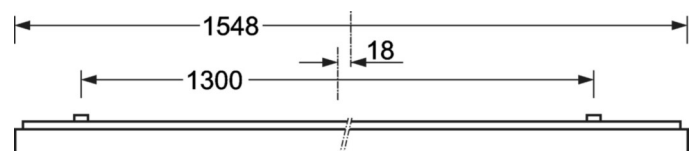

Surface-mounted luminaire - Micro-prismatic diffuser - direct distribution

Steel sheet enclosure, powder-coated rectangular cross-section, integrated Quicklock quick-mount bracket system with catch hook and safety rope for simple and quick mounting; Housing colour traffic white RAL 9016; Homogeneous direct light distribution for VDU-compatibility in accordance with DIN-EN 12464-1; glare reduction through microprism diffuser with special "multilayer" technology and optimised light deflecting foil; Easy installation of the connection, directly on the top of the luminaire with a terminal cover cap. Electrical connection via 5-pole connection terminal with plug-in contacts.. If required, an AVA-MH-Q universal mounting aid is available as an accessory. Surface-mounted luminaire for ceiling installation;

LIGHTING TECHNOLOGY

Placement	LED, Colour rendering/Light colour CRI ≥ 80 / 4000K
Colour tolerance (MacAdam)	3SDCM
Photobiological safety (Luminaire)	RG0
Luminaire luminous flux	7011lm
LED service life	100000h L80/B10 (Tq 25°C), 50000h L90/B50 (Tq 25°C)
Luminaire luminous efficiency	138lm/W
UGR lat./long.	18.7 / 18.9

MECHANICS

Housing colour	traffic white RAL 9016
Dimensions (LxWxH/DxH)	1548mm x 354mm x 62mm
Weight (net)	9kg
Cable entry KE (X/Y)	0mm/0mm
Type of installation	Individual surface mounting, Surface-mounted light run installation, Mounting rail installation

DEEP-LINK

<https://www.regiolum.de/en/article/65712026170>

Reference	LED 7000lm 840
ηLB	100 %
Φ ↓/↑	100 % / 0 %
UGR lat./long.	18.7 / 18.9
VDU	65° < 3000cd/m²

Dimensions

L	1548 mm	Length
B	354 mm	Width
H	62 mm	Height
A1	1300 mm	Mounting distance single mounting
A3	248 mm	Mounting distance between luminaires in a light run arrangement
A4	240 mm	Mounting distance (width)
X	0 mm	Distance cable infeed to the center of the luminaire on the X-axis
Y	0 mm	Distance cable infeed to the center of the luminaire on the Y-axis
